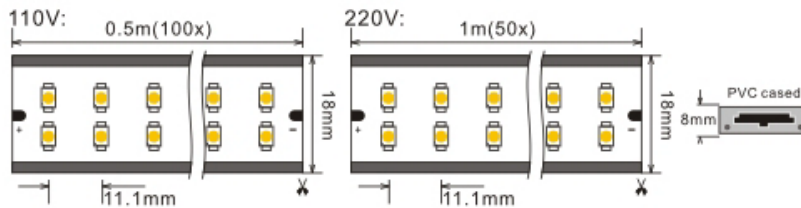

FOCUS ON LED STRIP LIGHTING

- HIGH CRI LED
- COLOR CONSISTENCY
- HIGH EFFICACY
- COLOR PURITY

High Voltage Series

Flexible led strip

2835 110V/220V

180LEDs/m 16w/m

3000K 4000K 6000K

AC/DC plug incl

Low Decay	Long Lifespan >35000 hrs	3 YEAR
--------------	--------------------------------	------------------

Part No.	LED/m	Volt(DC)	CRI (Ra)	W/WW(K)	Power ± 5%	lm/m ± 5%	IPXX
LC180-HV2835-W/WW	180	110V 220V	60-80	6500 4500 3500 2700	16W/M	1436	IP67